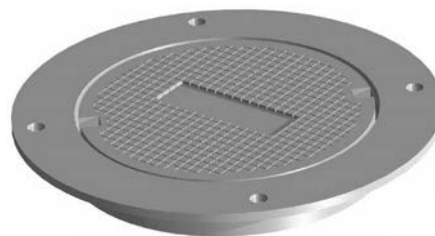

### 3010 FRAME & COVER

Heavy duty

### 3015 FRAME & COVER

Light duty (Non-traffic)  
Special lettered covers

### 3020 FRAME & COVER

Heavy duty  
Reversible frame  
Accepts 1600 covers and grates

Options  
Special lettered covers  
Pick bar

Supplied By:

877-903-7246

www.trenchdrainsupply.com