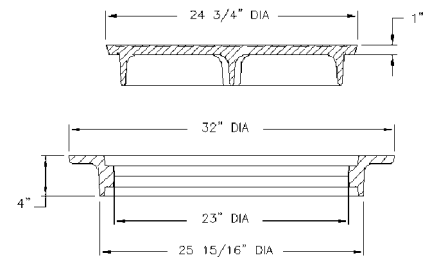

### 3015 FRAME & COVER

Light duty (Non-traffic)  
Special lettered covers

### 3020 FRAME & COVER

Heavy duty  
Reversible frame  
Accepts 1600 covers and grates

Options  
Special lettered covers  
Pick bar

Supplied By:

877-903-7246

www.trenchdrainsupply.com